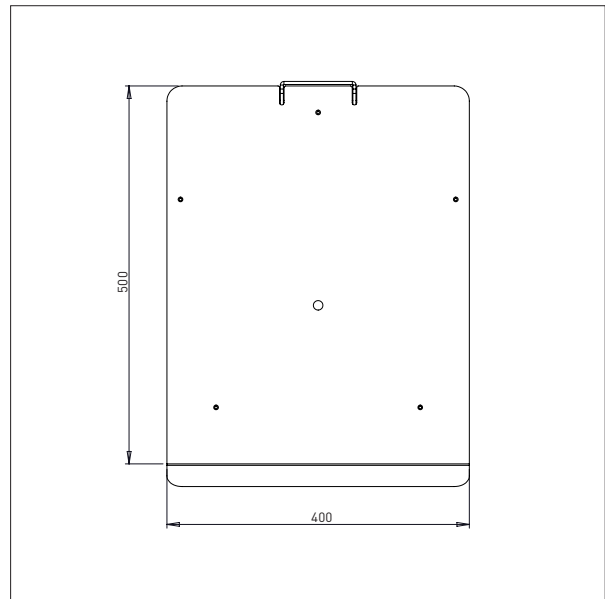

INOX 90 / TOOLS

PLATFORM STAINLESS

- All measurements in mm

PLATFORM STAINLESS – EP1-ix

L x W: 500 x 400 mm