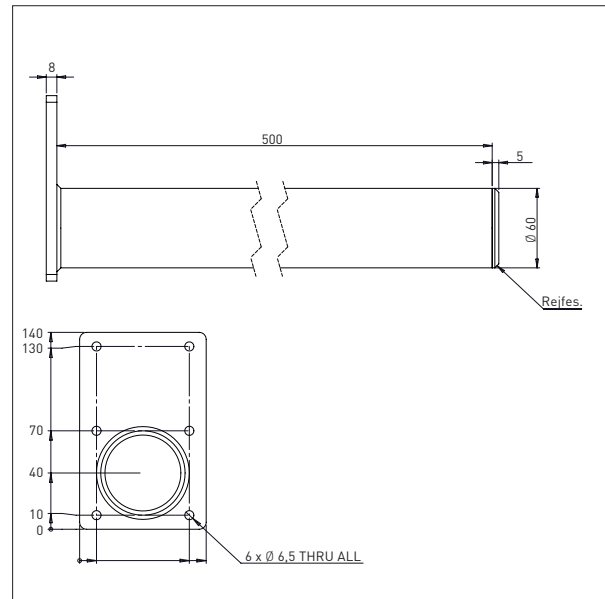

INOX 90 / TOOLS

BOOM

- All measurements in mm

BOOM – D1-ix

L x Ø: 500 x Ø60