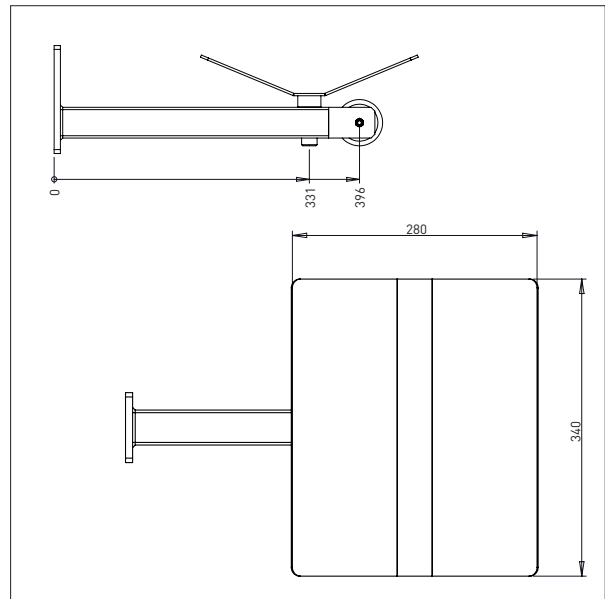

INOX 90 / TOOLS

BOOM + V-BLOCK

- All measurements in mm

BOOM + V-BLOK – DVB1-ix