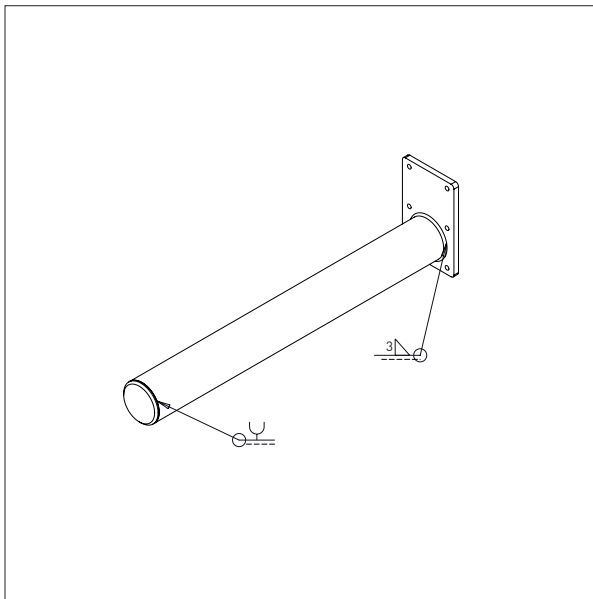

INOX 90 / TOOLS

BOOM

- All measurements in mm

BOOM – D1-ix

L x Ø: 500 x Ø60