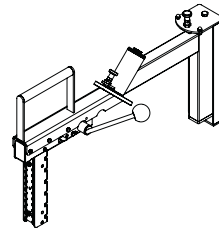

ASP bvba
Baanakkerweg 3
B-3060 Bertem

+32 (0)16 36 12 24
info@asp-online.be
www.asp-online.be