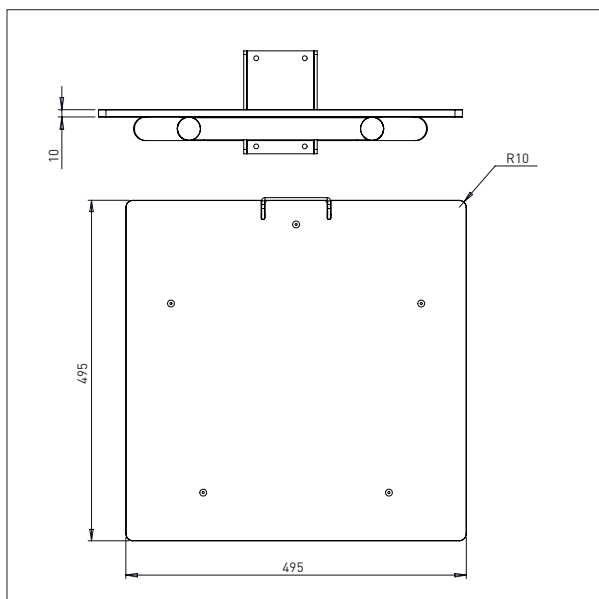

## LIFTERS - DRAWINGS & MEASUREMENTS

- All measurements in mm

## PLATFORM PEHD

- All measurements in mm

### PLATFORM PEHD – KP1-ix

L x W: 495 x 495 mm

### PLATFORM PEHD – KP2-ix

L x W: 600 x 600 mm