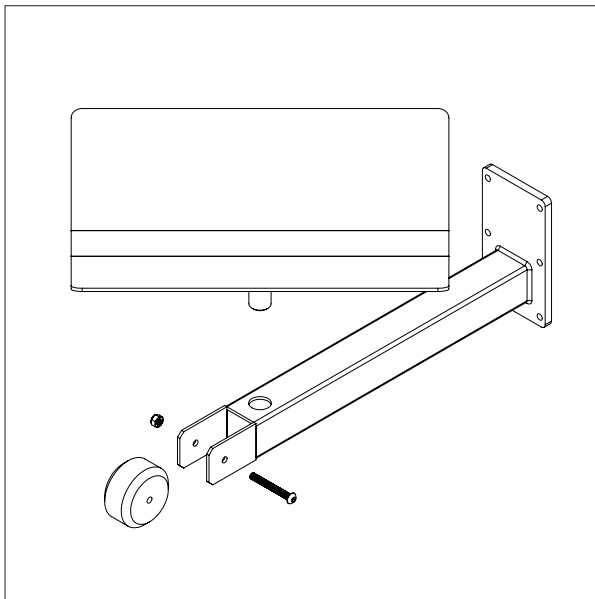

INOX 90 / TOOLS

BOOM + V-BLOCK

- All measurements in mm

BOOM + V-BLOK – DVB1-ix