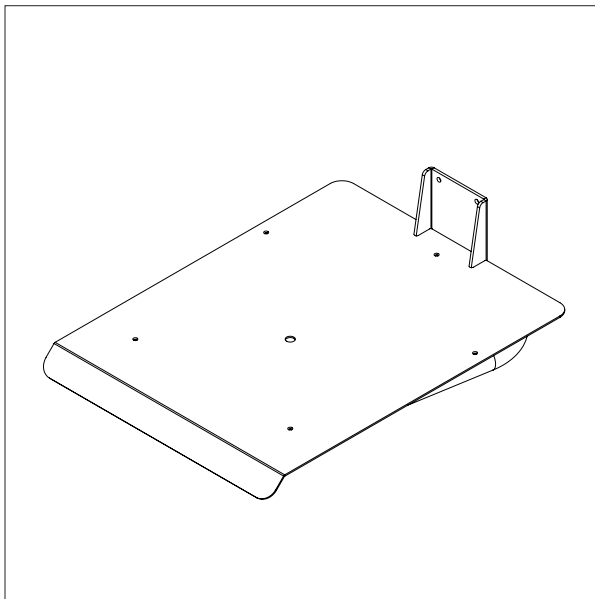

INOX 90 / TOOLS

PLATFORM STAINLESS

- All measurements in mm

PLATFORM STAINLESS – EP1-ix

L x W: 500 x 400 mm