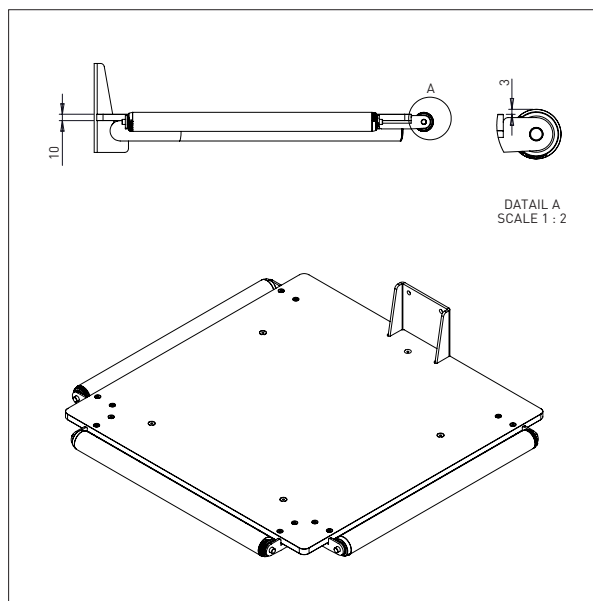

INOX 90 / TOOLS

PLATFORM PEHD WITH ROLLERS

- All measurements in mm

PLATFORM PEHD W/ROLLERS – KP3-ix

L x W: 495 x 495 mm w/rollers