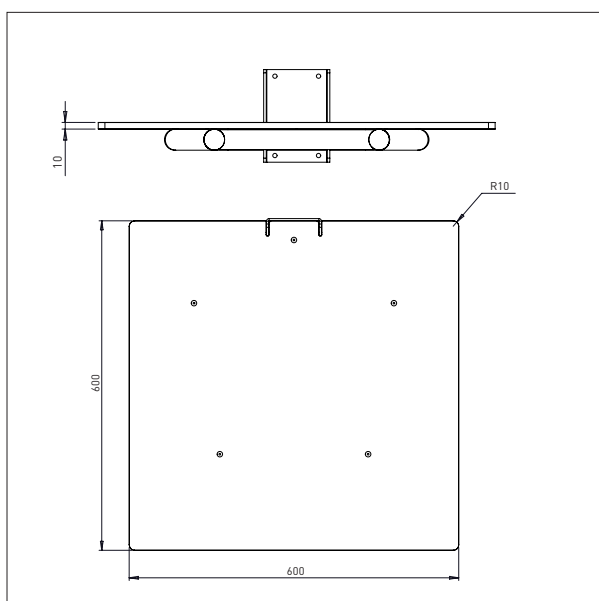

## LIFTERS - DRAWINGS & MEASUREMENTS

- All measurements in mm

## PLATFORM PEHD

- All measurements in mm

### PLATFORM PEHD – KP1-ix

L x W: 495 x 495 mm

### PLATFORM PEHD – KP2-ix

L x W: 600 x 600 mm