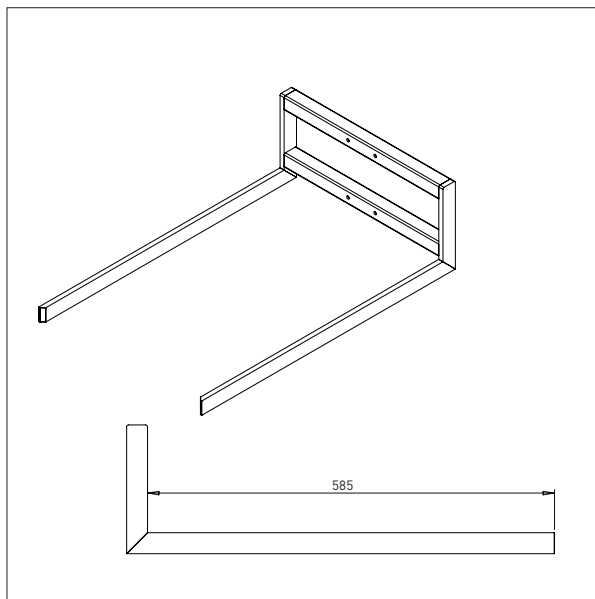

INOX 90 / TOOLS

FORK

- All measurements in mm

FORK - G1-ix

L x W: 585 x 375

For 600 x 400 boxes