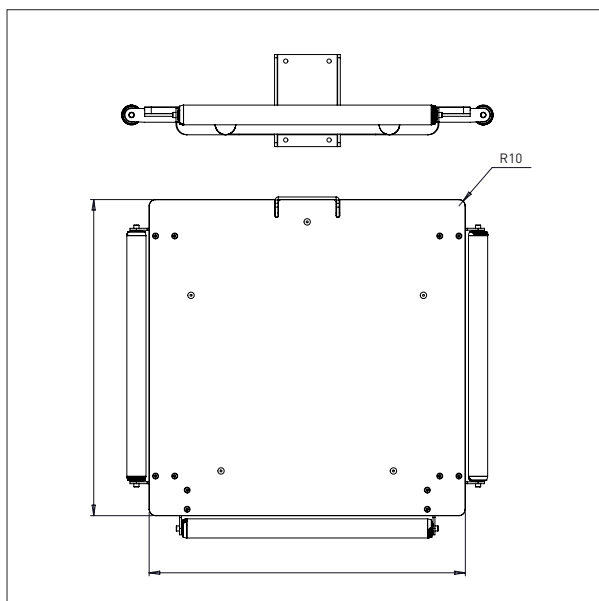

INOX 90 / TOOLS

PLATFORM PEHD WITH ROLLERS

- All measurements in mm

PLATFORM PEHD W/ROLLERS – KP3-ix

L x W: 495 x 495 mm w/rollers