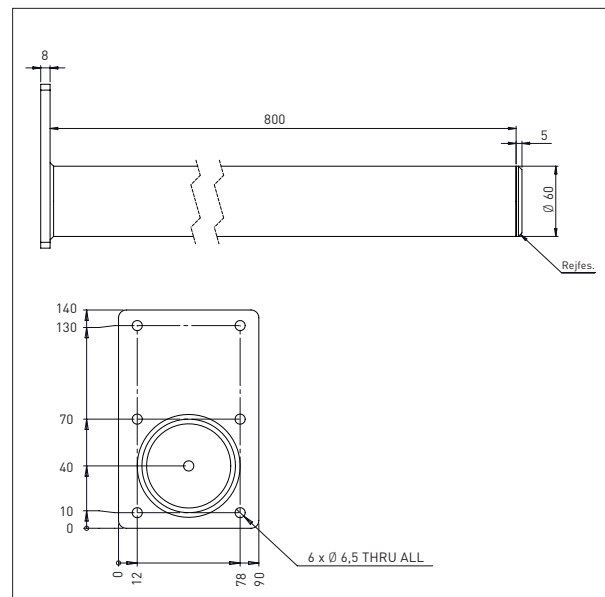

BOOM – D2-ix

L x Ø: 800 x Ø60