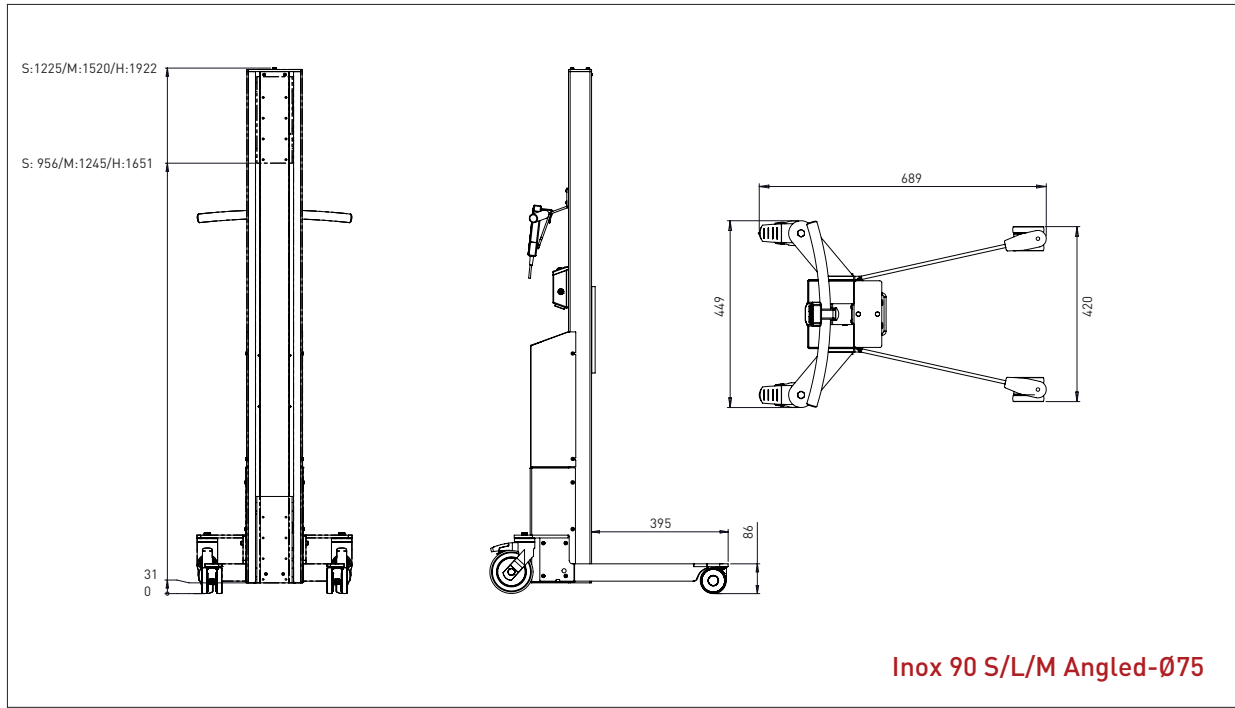

INOX 90

LIFTERS - DRAWINGS & MEASUREMENTS

- All measurements in mm